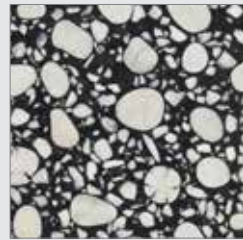

Docks Grey

Paliano

Retro Cream

Antique Brown

Soho Grey

Elite

Anything but ordinary, the 'Elite' Collection is made for those with an exquisite taste. A class mix of big and small mosaic patterns to create a perfect art piece in each slab. Give your living spaces an impactful, extraordinary touch that promises to steal the show.

Elite

Zenith Black

Plaza Black

Deluxe White

Royal Black

Lavish Black

Noble Grey

Superior Green