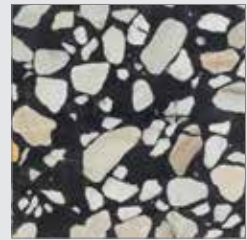

Docks Grey

Paliano

Retro Cream

Antique Brown

Soho Grey

Elite

Anything but ordinary, the 'Elite' Collection is made for those with an exquisite taste. A class mix of big and small mosaic patterns to create a perfect art piece in each slab. Give your living spaces an impactful, extraordinary touch that promises to steal the show.

Elite

Zenith Black

Plaza Black

Deluxe White

Royal Black

Lavish Black

Noble Grey

Superior Green