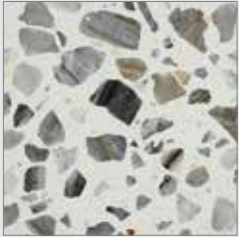

Docks Grey

Paliano

Retro Cream

Antique Brown

Soho Grey

Elite

Anything but ordinary, the 'Elite' Collection is made for those with an exquisite taste. A class mix of big and small mosaic patterns to create a perfect art piece in each slab. Give your living spaces an impactful, extraordinary touch that promises to steal the show.

Elite

Zenith Black

Plaza Black

Deluxe White

Royal Black

Lavish Black

Noble Grey

Superior Green