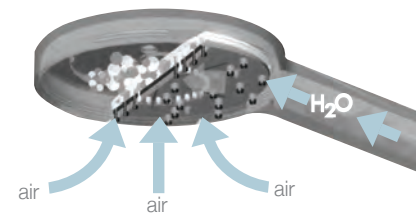

Pressmatic Faucets

Taps with technology that allows only a fixed quantity 1.5 ltrs. of water to flow with every press of its knob. This mechanism not only prevents water wastage during each use, but also provides ease of operation.

Jaquar Pressmatic taps are recommended for bathrooms of high traffic locations like restaurants, clubs, hotels, colleges, hospitals, airports etc.