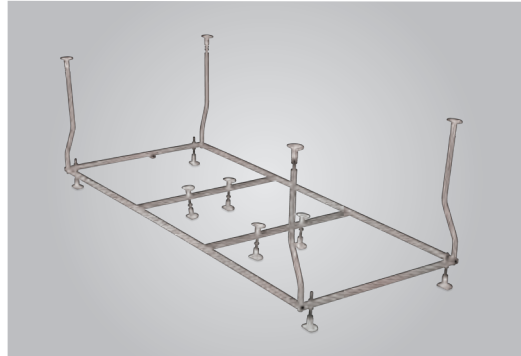

Atlas Frame

Specifications:
IWA-CHR-ACC0051SSX
Rs. 17,000
ATLAS Frame for Bathtub and Whirlpools