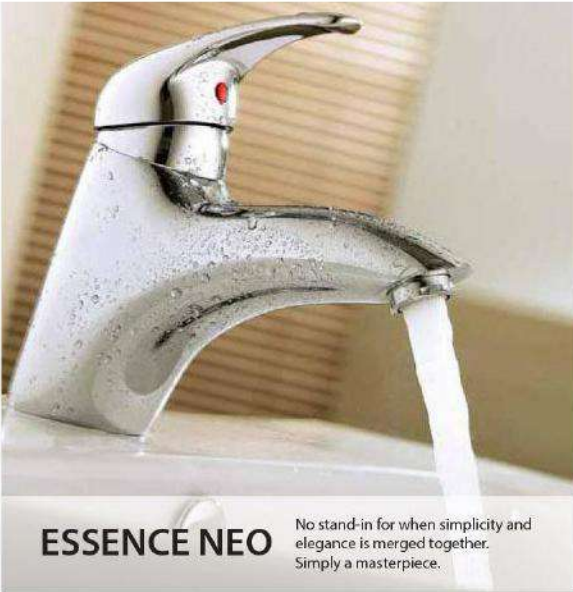

SINGLE LEVER	
 Cat. No.: F480011 Single Lever Basin Mixer w/o Popup Waste ₹ 3,705/-	 Cat. No.: F480014 Single Lever Exposed Part of Divertor Consisting of Operating Lever, Wall Flange & Knob Only (Suitable for Item F850090) ₹ 1,385/-
 Cat. No.: F480015 Single Lever Exposed Part Kit of Hi-Flow Divertor consisting of Operating Lever, Wall Flange & Knob only (suitable for Item F850091) ₹ 1,655/-	 Cat. No.: F480016 Single Lever 3-inlet Divertor Exposed Part Kit consisting of Operating Lever, Wall Flange (suitable for Item F850035) ₹ 1,655/-