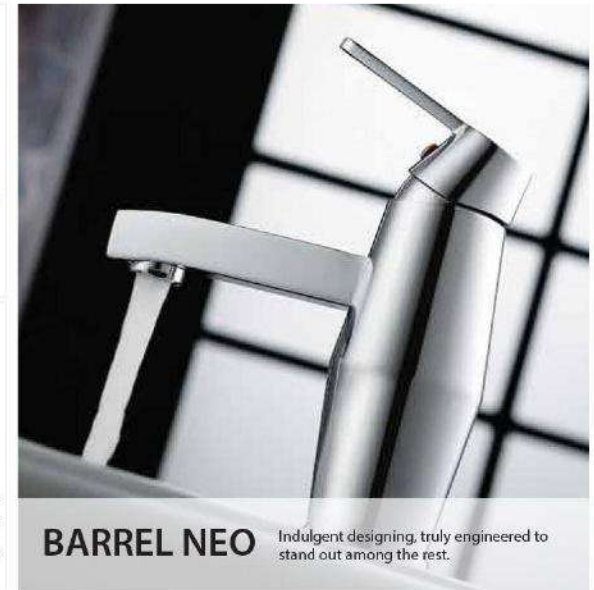

BARREL NEO

Indulgent designing, truly engineered to stand out among the rest.

 Cat. No.: F390020 Wall Mixer with Provision for Overhead Shower with 115 mm Long Bend Pipe & Wall Flange ₹ 4,620/-

KITCHEN SINK MIXER

 Cat. No.: F390023 Sink Mixer with Swivel Casted Spout (Wall Mounted) ₹ 3,505/-	 Cat. No.: F390024 Sink Cock with Swivel Casted Spout (Wall Mounted) ₹ 1,840/-