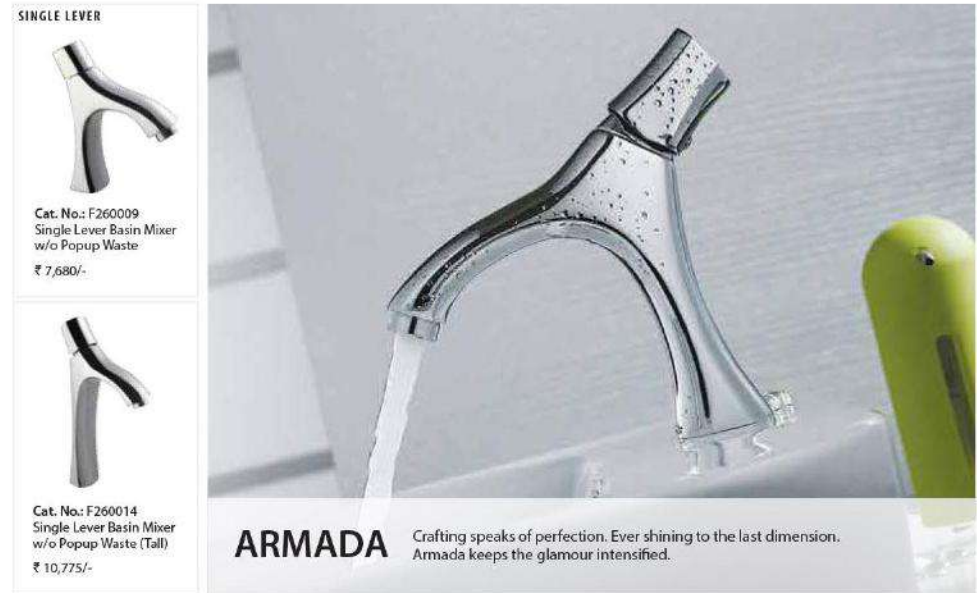

ARMADA Crafting speaks of perfection. Ever shining to the last dimension. Armada keeps the glamour intensified.

SINGLE LEVER

QUARTER TURN