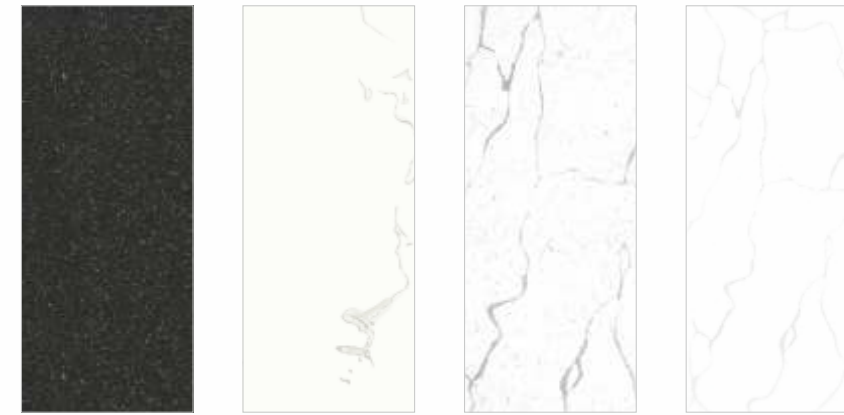

Galaxy Glitter Satuvario Shampher White Spyder