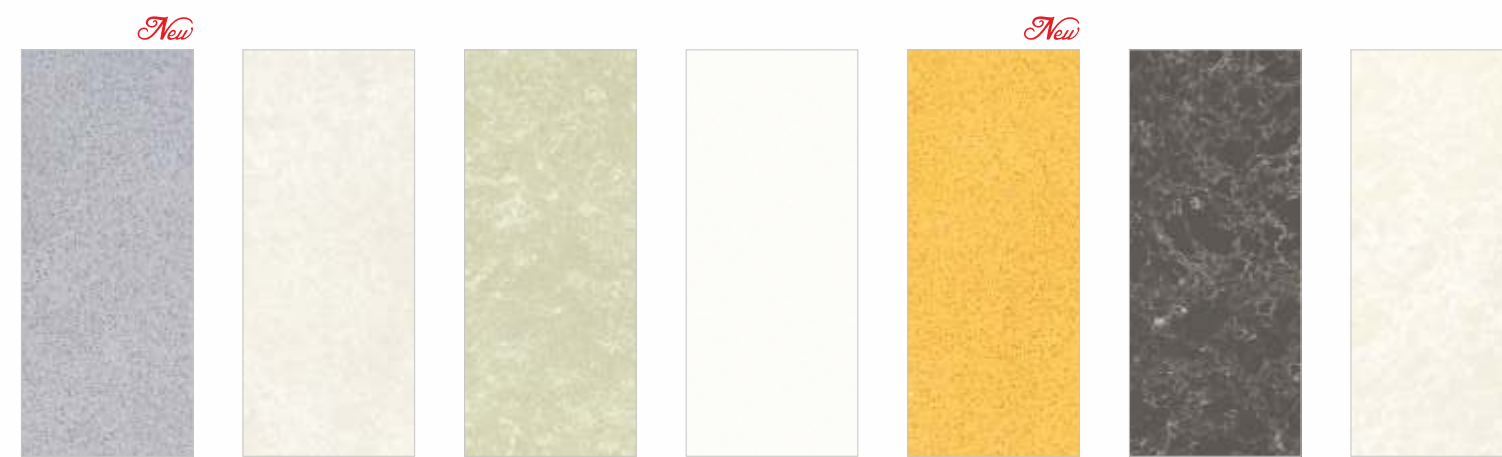

Coasta Beige Titon Beige Titon Bristol Titon Brown Bianco Desert Vanilla Anthracite

Beautiful Life

SPECTRA Series

Rosa White Avalanche Polar Stone Bering Grey Cocoa Fudge Paloman White

Azul Frito Venus Mediterian Grey Oasis Ore Gold Pietra Grey Cosmos