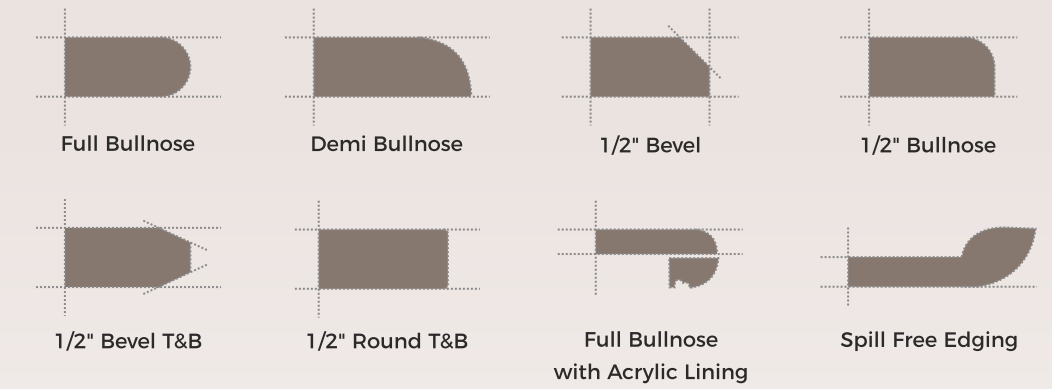

ADVANTAGES OF QUARTZ STONE

EDGE PROFILES

Homogenous pattern finish and performance (e.g. shading & mechanical properties)

Negligible porosity results in better resistance to stains (from water, mildew, etc.)

Variations in humidity/climate and prevents biological agents such as microbes from penetrating its interior, for easier maintenance.

Very long lasting and heat resistant due to high mineral content (92%).

Eliminates the need for water repellent treatment.

Very high Mohs hardness (6-7) as it contains high siliceous minerals.

TECHNICAL SPECIFICATIONS

Finishes :	Available Thicknesses :	Slab Dimensions :
Polished, Antique finishes	12mm, 15mm, 20mm, & 30mm	3100 X 1400 mm, 3200 X 1600 mm (Customized sizes on bulk requirements.)