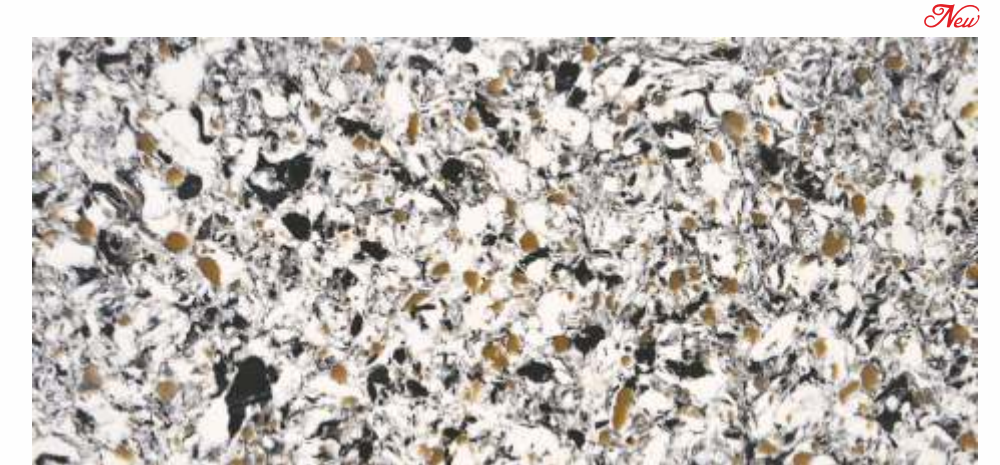

EMERALD Series

Forest Green

Wild Heaven

Forest Green

QUARTZ STONE
3100x1400MM
3200x1600MM

EMERALD Series

Samoa

Wind Flower