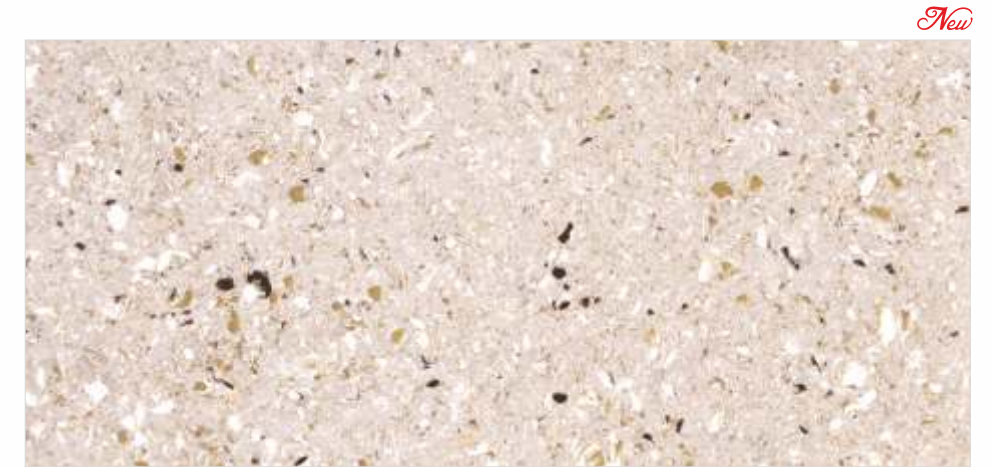

Iced Mocha

Iced Mocha & Sahara Storm

QUARTZ STONE
3100x1400MM
3200x1600MM

EMERALD Series

Rosso Vetro

Volcano

QUARTZ STONE
3100x1400MM
3200x1600MM

EMERALD Series