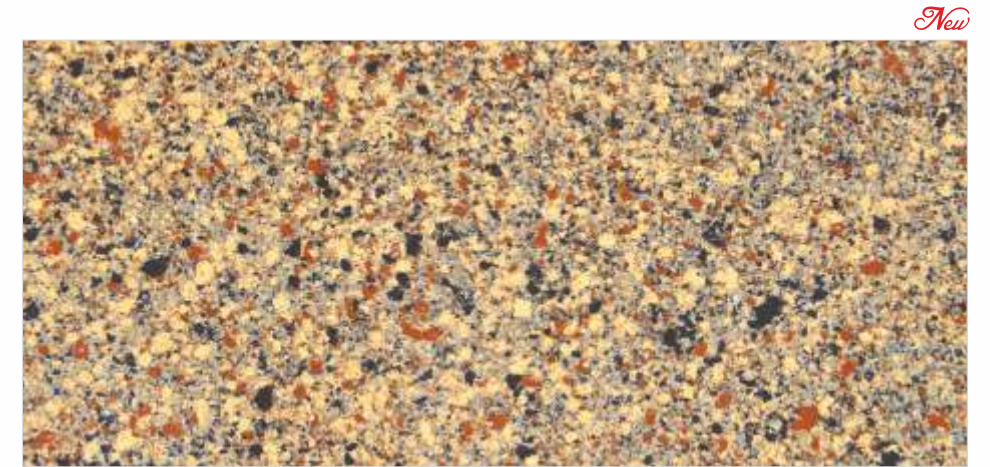

Brown Flower

White Jade

Brown Flower

QUARTZ STONE
3100x1400MM
3200x1600MM

EMERALD Series

Copper Mountain

Solar White

QUARTZ STONE
3100x1400MM
3200x1600MM