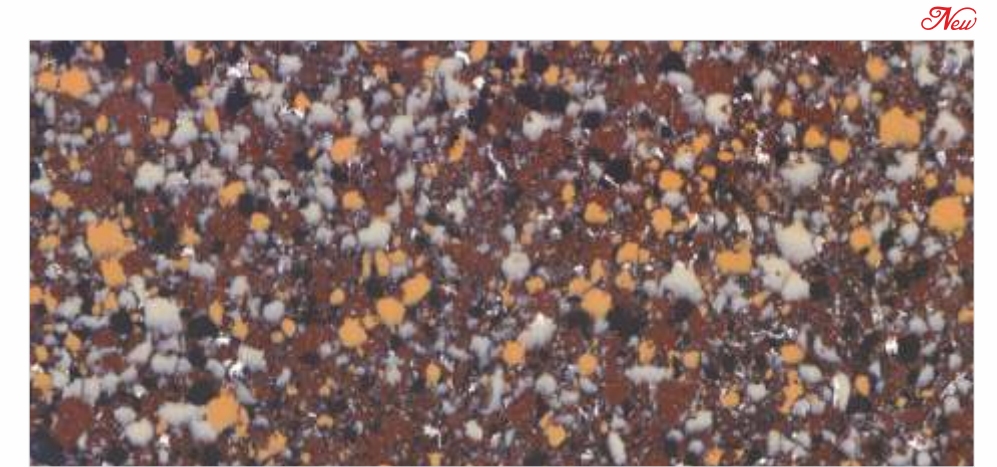

QUARTZ STONE
3100x1400MM
3200x1600MM

EMERALD Series

Cloudy Black