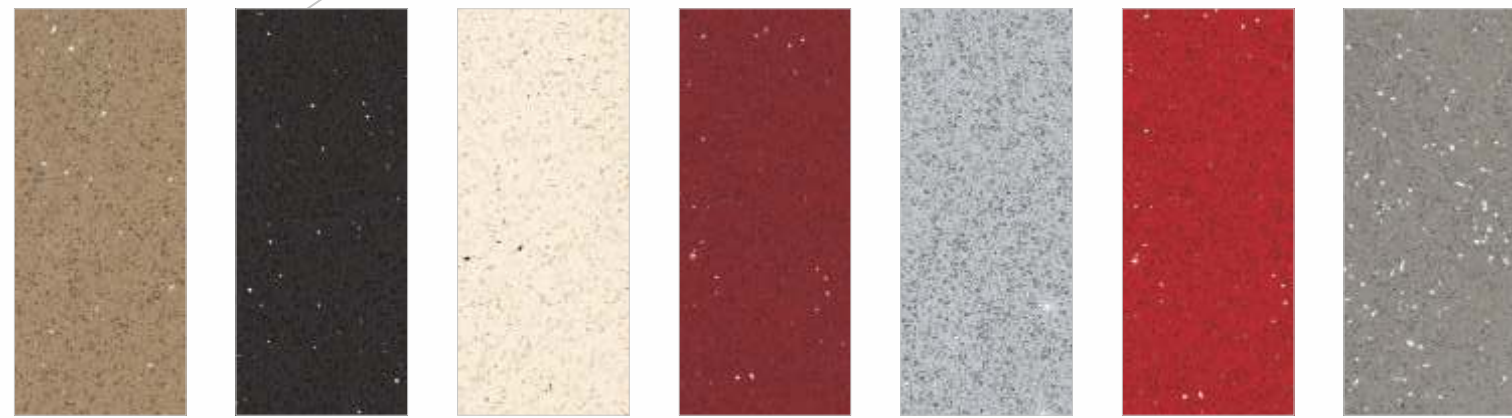

QUARTZ STONE

3100x1400MM

3200x1600MM

CRYSTAL Series

Essel Brown Galaxy Coasta Maple Stardust Gres Tosco Fiero Graphite