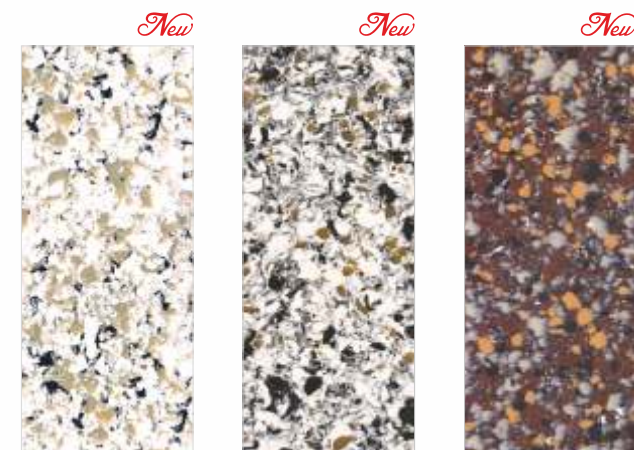

EMERALD Series

Sahara Storm Iced Mocha Rosso Vetro

Volcano Brown Flower Copper Mountain

White Jade Solar White Forest Green Wild Heaven

Samoa Wind Flower Cloudy Black

Arctic White Brown Vally Indiano Carioco Grey