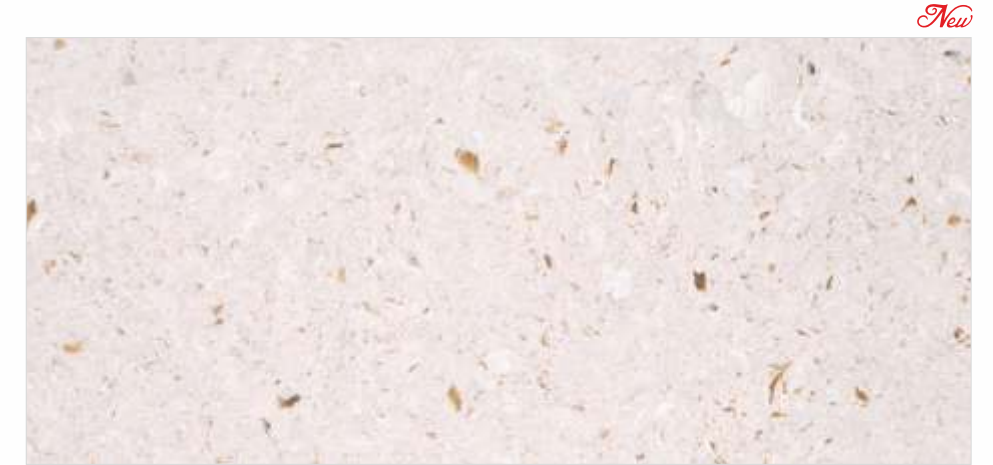

QUARTZ STONE
3100x1400MM
3200x1600MM

EMERALD Series

White Jade