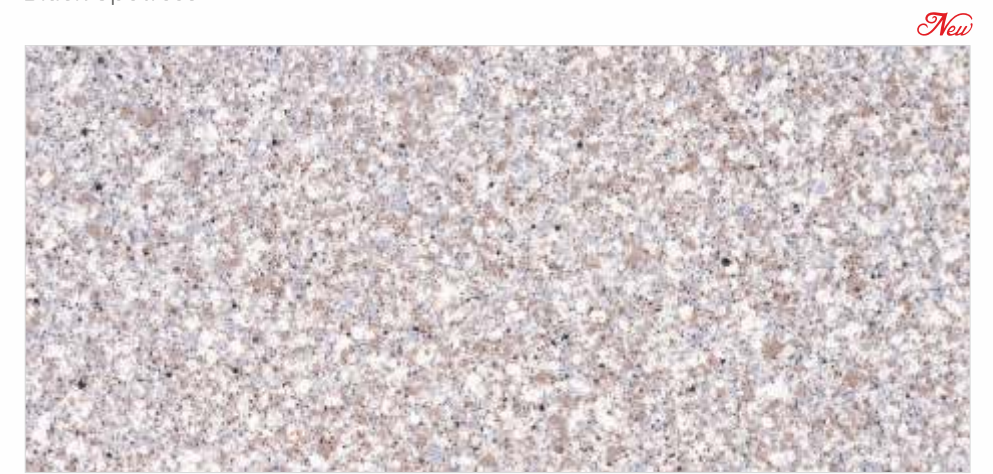

Emperadore

Emperadore, Titon Beige & Shitake

QUARTZ STONE
3100x1400MM
3200x1600MM

▼ ELEGANT Series

Black Spotrose

Iceland

QUARTZ STONE
3100x1400MM
3200x1600MM

ELEGANT Series